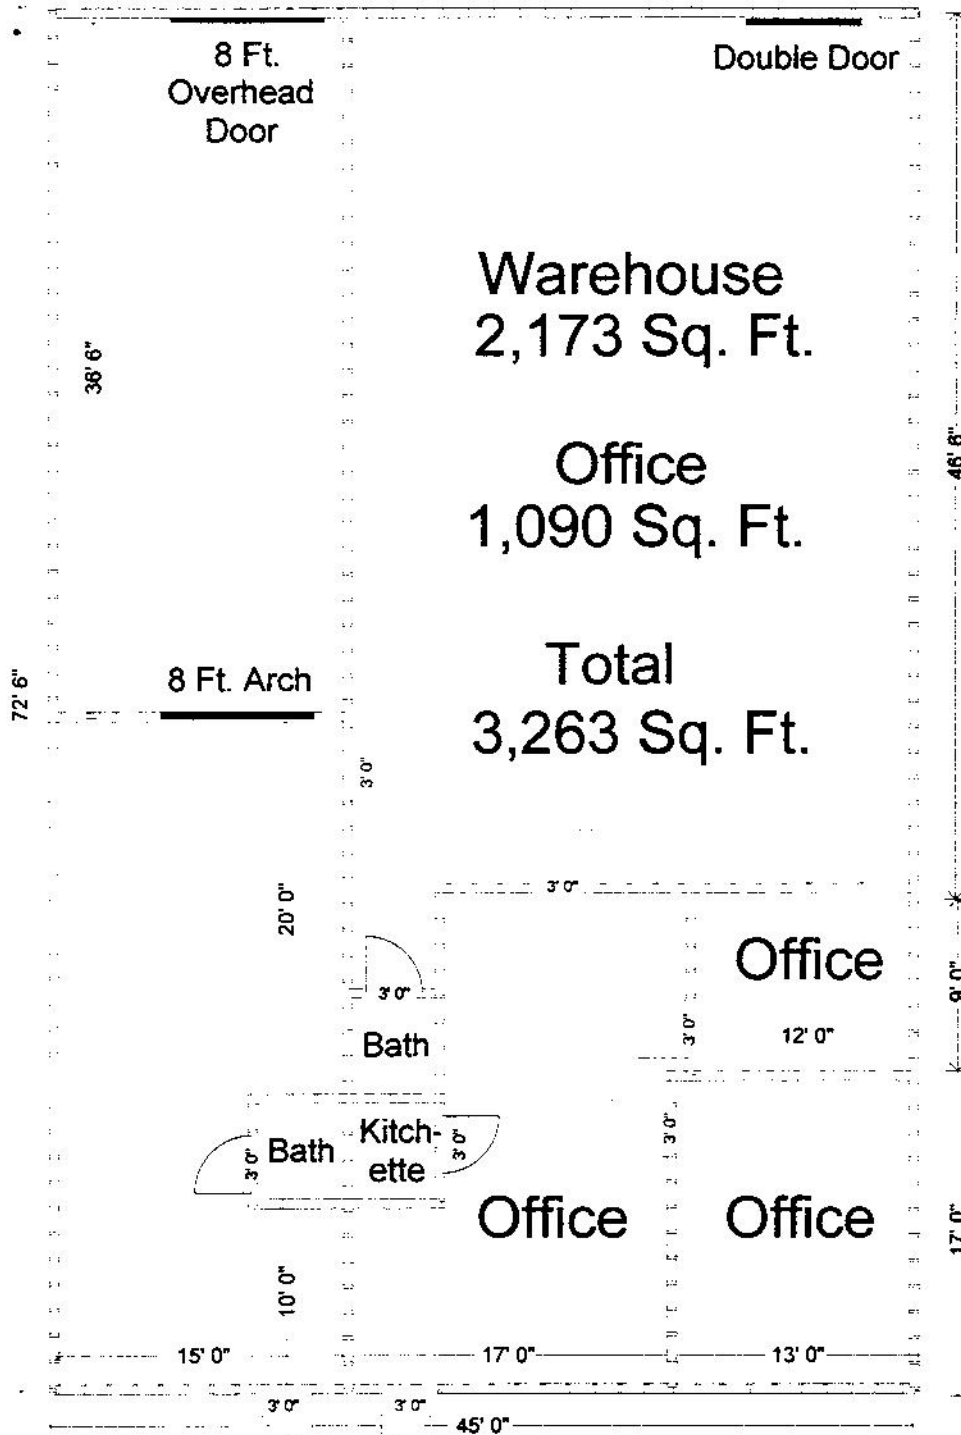

Westwood Centre Corp. Park  
Specified, Inc.  
29299 Clemens Rd., I-C, I-D  
Westlake, OH 44145

Print date: March 21, 2002  
Print scale: 1" : 120"