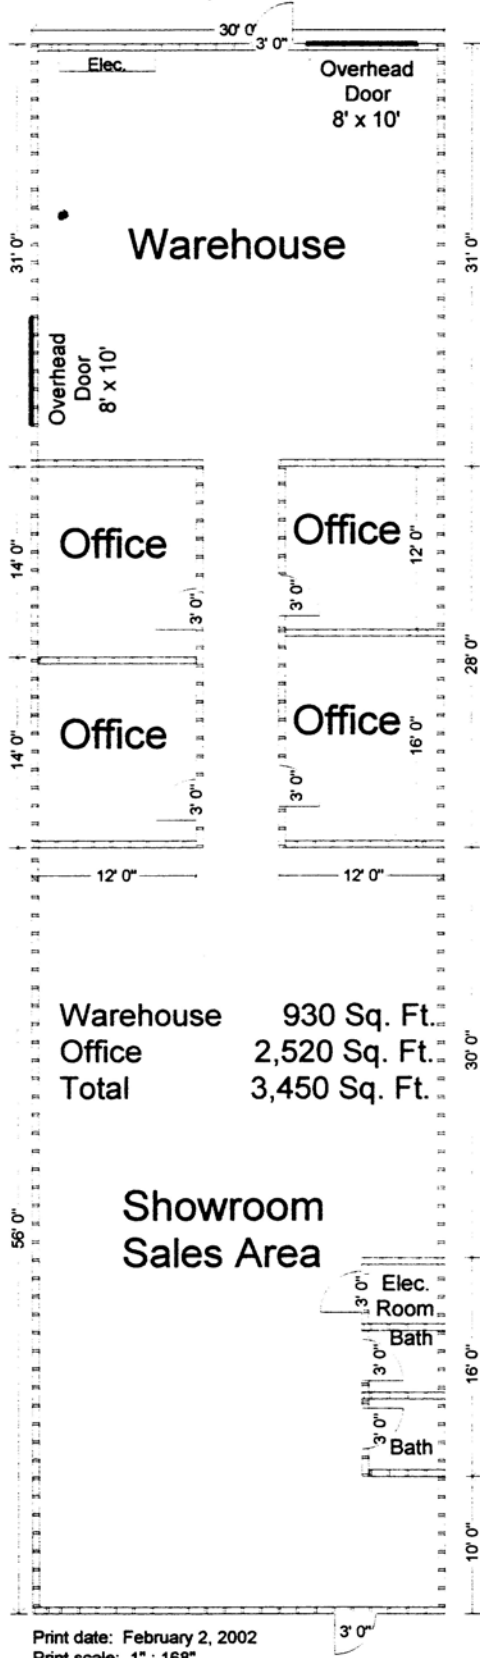

Westwood Centre Corp Park
 McKay & Assoc.
 29299 Clemens, I-N
 Westlake, Ohio 44145

Warehouse	930 Sq. Ft.
Office	2,520 Sq. Ft.
Total	3,450 Sq. Ft.

Print date: February 2, 2002
 Print scale: 1" = 168"